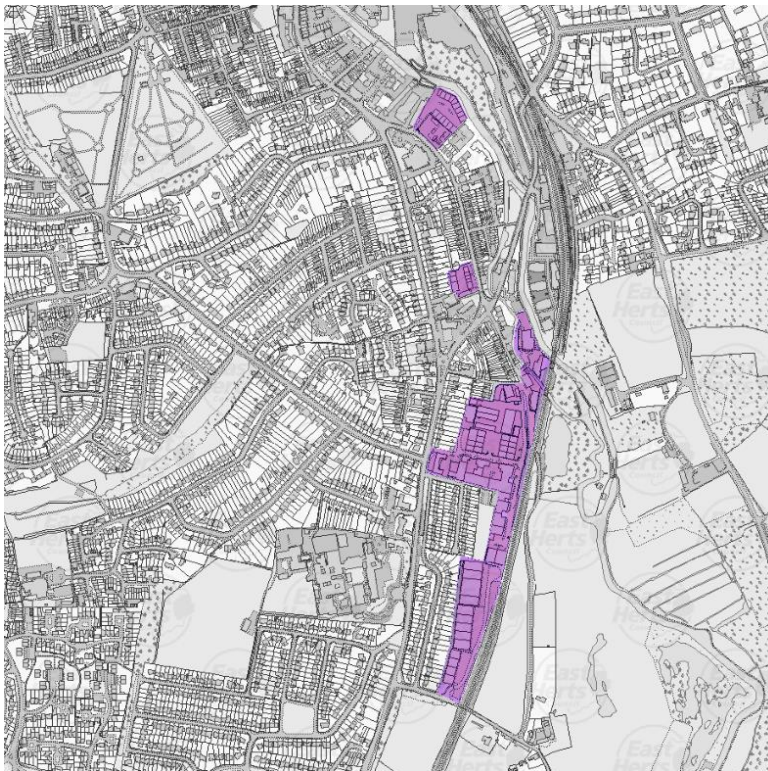

Bishop Stortford Employment Areas (BISH11)

Figure 1 – Stansted Road (Incorporating Goodliffe Park, Stort Valley Ind Est, and Birchanger Ind Est)

Figure 2 Top to bottom – Southmill Trading Estate, Millside Ind Est, Twyford Road and Haslemere Ind Est

Figure 3 Left - Raynham Road / Dunmow Road - Raynham Road / Dunmow Road Industrial Estate (incorporating Stortford Hall Industrial Estate, The Links Business Centre, Raynham Road / Myson Way, Raynham Road West, and Raynham Road East between The Links Business Centre and Raynham Close); Right - Woodside